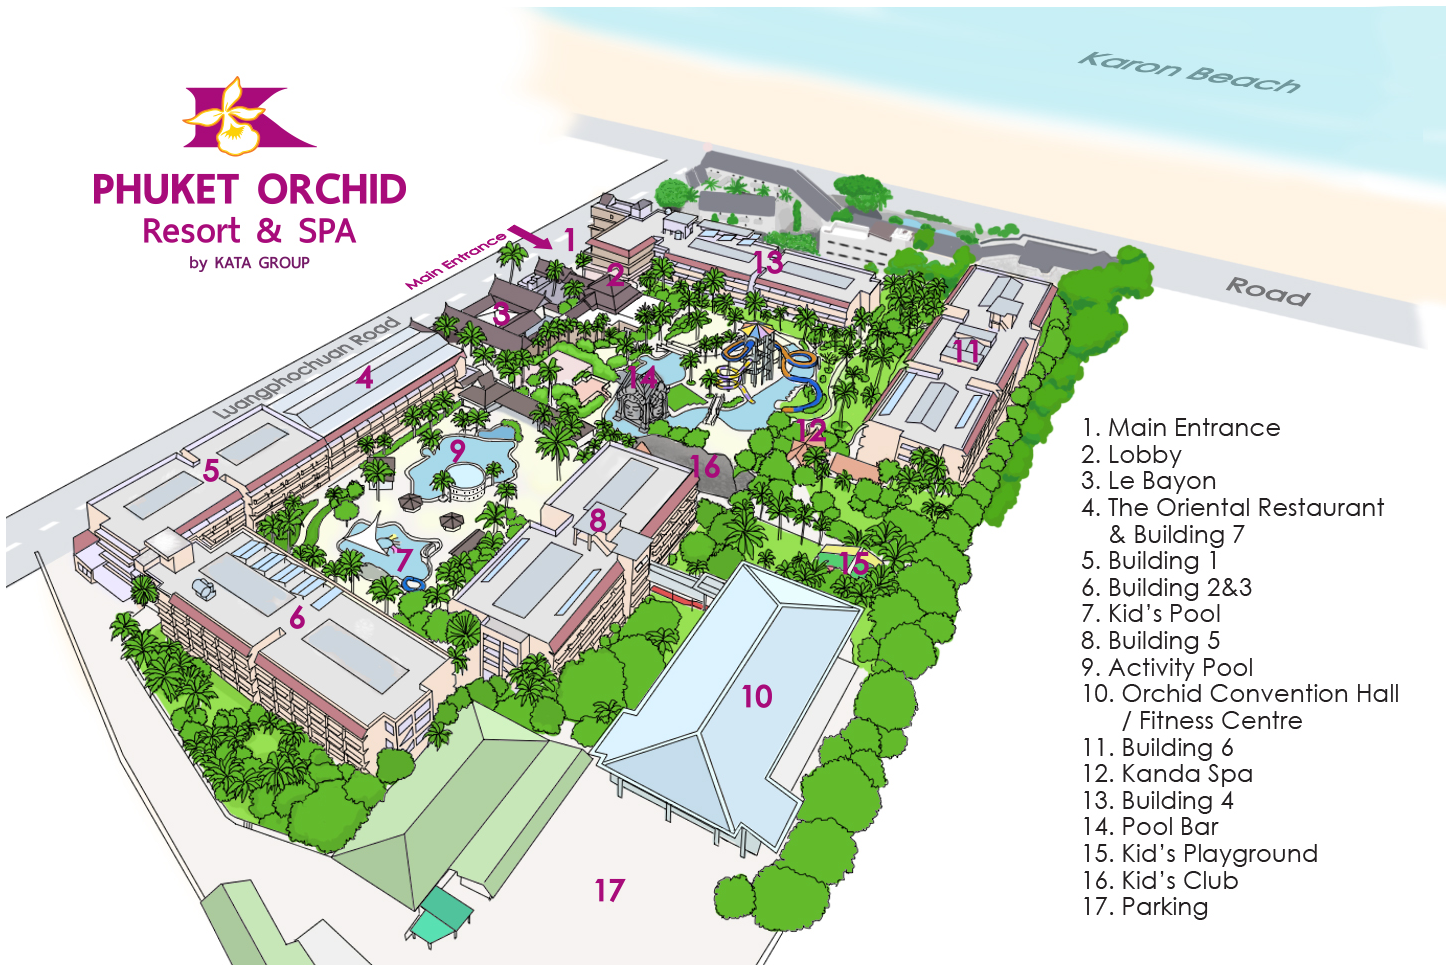

# PHUKET ORCHID Resort & SPA

by KATA GROUP

1. Main Entrance
2. Lobby
3. Le Bayon
4. The Oriental Restaurant & Building 7
5. Building 1
6. Building 2&3
7. Kid's Pool
8. Building 5
9. Activity Pool
10. Orchid Convention Hall / Fitness Centre
11. Building 6
12. Kanda Spa
13. Building 4
14. Pool Bar
15. Kid's Playground
16. Kid's Club
17. Parking